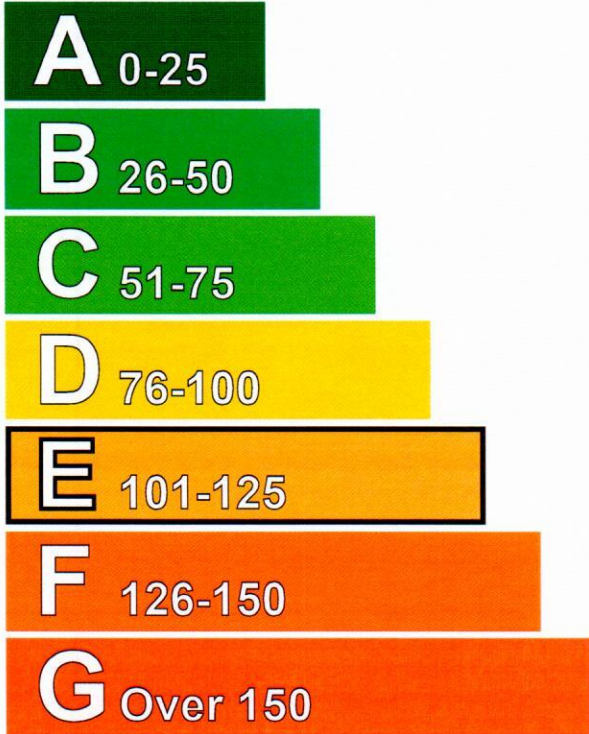

# Energy Performance Certificate

## Non-Domestic Building

Thomas Cook Ltd  
47 Westborough  
SCARBOROUGH  
YO11 1UU

Certificate Reference Number:  
0270-7986-0389-9410-9020

This certificate shows the energy rating of this building. It indicates the energy efficiency of the building fabric and the heating, ventilation, cooling and lighting systems. The rating is compared to two benchmarks for this type of building: one appropriate for new buildings and one appropriate for existing buildings. There is more advice on how to interpret this information on the Government's website [www.communities.gov.uk/epbd](http://www.communities.gov.uk/epbd).

### Energy Performance Asset Rating

More energy efficient

Net zero CO<sub>2</sub> emissions

◀ 105 This is how energy efficient the building is.

Less energy efficient